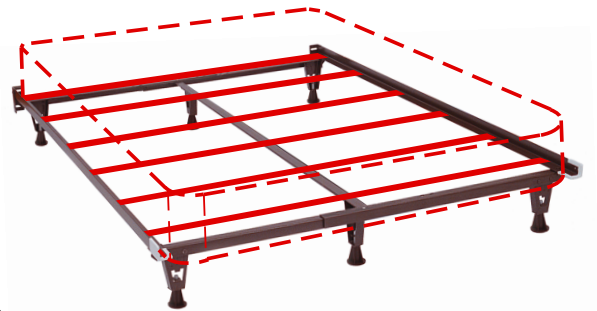

The Rock 3 in 1 Bed Frame

- **The Rock bed frame will support your luxury mattress set.**

The Rock bed frame features a head to toe steel center support in twin, full and queen size and 1 1/2" tall hardened steel side rails, 71 inches long. It also features six heavy duty glides. This frame moves easily on carpet and gives excellent stability on hard wood floors.

- **Complete support for your mattress.**

With six points of contact and extended length side rails, the Rock bed frame supports the entire mattress set, giving excellent support.

- **One frame, once in a lifetime purchase.**

The Rock 3 in 1 bed frame is the frame that fits for life, covering the complete spectrum of bedding sizes: Twin, Full, Queen.

Twin size bed

Full size bed

Queen size bed

TWIN

FULL

QUEEN

The Rock