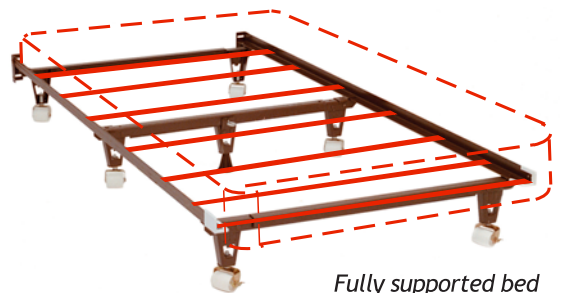

The Triple Threat - 3 in 1 Bed Frame

- **The Triple Threat is a powerful bed frame.**

The Triple Threat bed frame features a side to side steel center support that works in all three sizes. It also has 1-1/2 inch hardened steel side rails, 71 inches long. Extended rail caps protect linens and box springs. All sections are double riveted for unparalleled strength.

*The Triple Threat
Bed Frame*

- **Complete support for your mattress.**

With seven points of contact and extended length side rails, the Triple Threat bed frame supports the entire mattress set, giving excellent support.

Fully supported bed

- **One frame, once in a lifetime purchase.**

The Triple Threat 3 in 1 bed frame is the frame that fits for life, covering bedding sizes Twin, Full, and Queen. The side to side steel center support (two rollers and one glide) adapts for each size, creating superior rigid upright bed support.