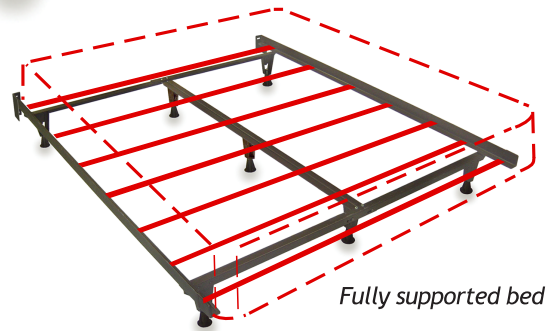

The Monster - Huge Side Rails

- **The Monster features a double beam support in every size.**

The Monster bed frame features oversized **2 inch** hardened steel side rails, 71 inches long, and a 59 inch twin beam steel center support. All sections are double riveted for unparalleled strength.

2" tall side rails!

The Monster Bed Frame

- **Complete support for your mattress.**

With seven points of contact and extended length side rails, the Monster bed frame supports the entire mattress set, giving excellent support.

Fully supported bed

- **One frame, once in a lifetime purchase.**

The Monster 5 in 1 bed frame is the frame that fits for life, covering the complete spectrum of bedding sizes: Twin, Full, Queen, Cal King and King. All sizes include a twin beam vertical support with 3 glides, creating superior rigid upright bed support.