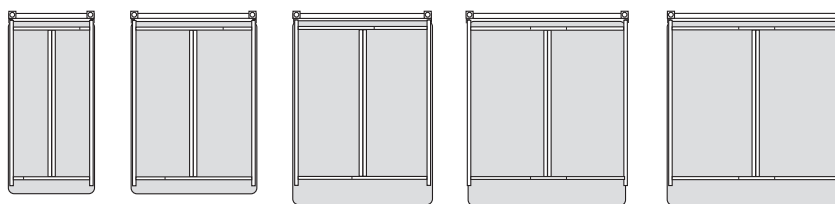

The Monster - Huge Side Rails

- **The Monster features a double beam support in every size.**

The Monster bed frame features oversized **2 inch** hardened steel side rails, 71 inches long, and a 59 inch twin beam steel center support. All sections are double riveted for unparalleled strength.

2" tall side rails!

The Monster Bed Frame

- **Complete support for your mattress.**

With seven points of contact and extended length side rails, the Monster bed frame supports the entire mattress set, giving excellent support.

Fully supported bed

- **One frame, once in a lifetime purchase.**

The Monster 5 in 1 bed frame is the frame that fits for life, covering the complete spectrum of bedding sizes: Twin, Full, Queen, Cal King and King. All sizes include a twin beam vertical support with 3 glides, creating superior rigid upright bed support.