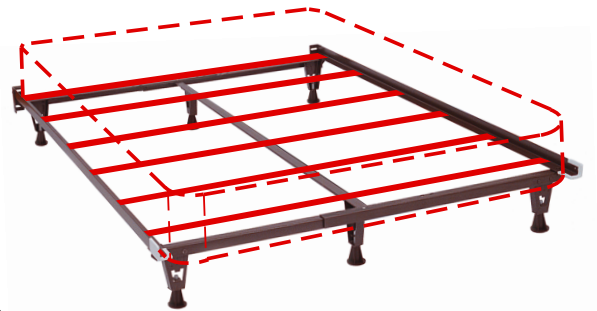

The Rock 3 in 1 Bed Frame

- **The Rock bed frame will support your luxury mattress set.**

The Rock bed frame features a head to toe steel center support in twin, full and queen size and 1 1/2" tall hardened steel side rails, 71 inches long. It also features six heavy duty glides. This frame moves easily on carpet and gives excellent stability on hard wood floors.

- **Complete support for your mattress.**

With six points of contact and extended length side rails, the Rock bed frame supports the entire mattress set, giving excellent support.

- **One frame, once in a lifetime purchase.**

The Rock 3 in 1 bed frame is the frame that fits for life, covering the complete spectrum of bedding sizes: Twin, Full, Queen.

Twin size bed Full size bed Queen size bed

The Rock

Knickerbocker Bed Frame