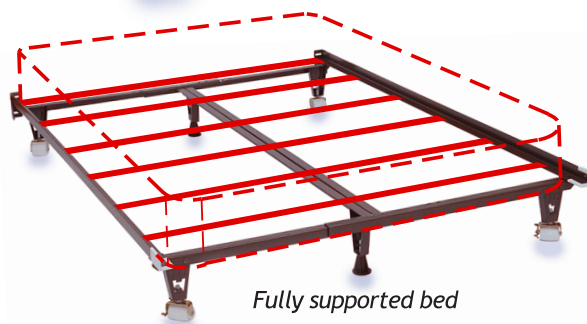

The Ultima - One Size Fits All

- **The Ultima features a double beam support in every size.**

The Ultima bed frame features 1-1/2 inch hardened steel side rails, 71 inches long, and a 65 inch double angle steel center support. All sections are double riveted for unparalleled strength.

*The Ultima
Bed Frame*

- **Complete support for your mattress.**

With six points of contact and extended length side rails, The Ultima bed frame supports the entire mattress set, giving excellent support.

Fully supported bed

- **One frame, once in a lifetime purchase.**

The Ultima 4 in 1 bed frame is the frame that fits for life, covering the complete spectrum: Twin, Full, Queen and King. All sizes include a twin beam vertical support with 2 glides, creating superior rigid upright bed support.