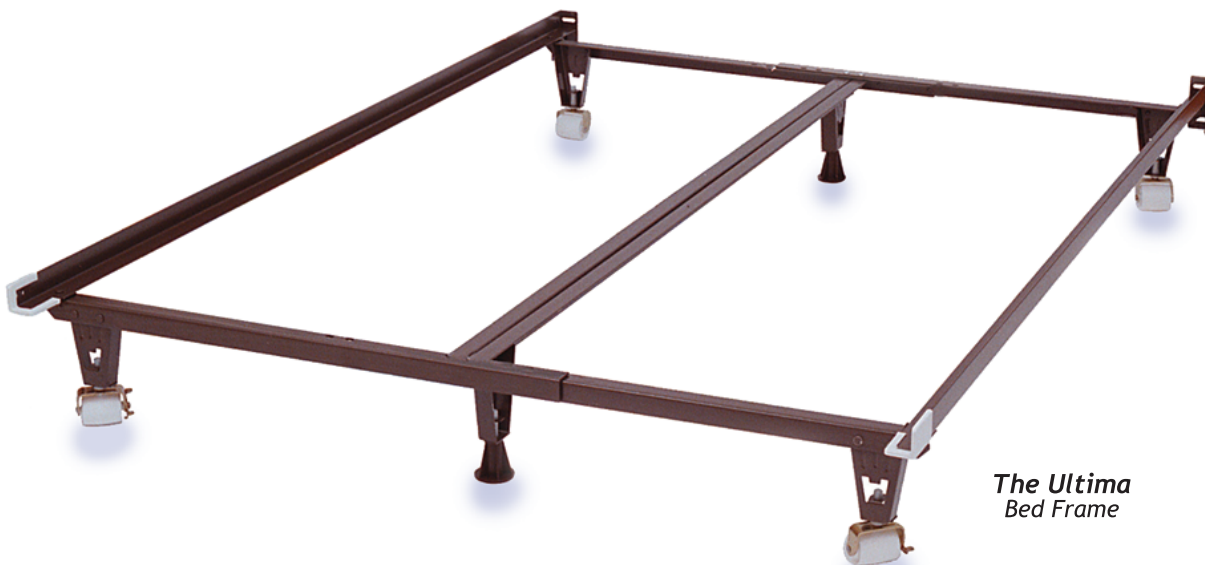

The Ultima - One Size Fits All

- **The Ultima features a double beam support in every size.**

The Ultima bed frame features 1-1/2 inch hardened steel side rails, 71 inches long, and a 65 inch double angle steel center support. All sections are double riveted for unparalleled strength.

*The Ultima
Bed Frame*

- **Complete support for your mattress.**

With six points of contact and extended length side rails, The Ultima bed frame supports the entire mattress set, giving excellent support.

Fully supported bed

- **One frame, once in a lifetime purchase.**

The Ultima 4 in 1 bed frame is the frame that fits for life, covering the complete spectrum: Twin, Full, Queen and King. All sizes include a twin beam vertical support with 2 glides, creating superior rigid upright bed support.

The Ultima Knickerbocker Bed Frame